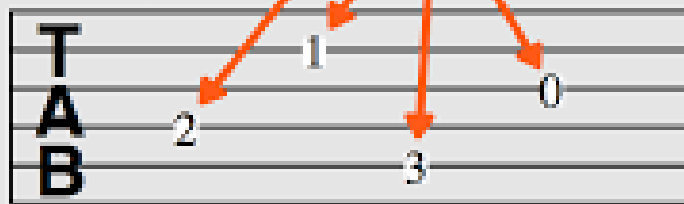

Y9 Music Knowledge Organiser.

Musical Elements		
Timbre	<i>Sound quality</i>	
Pitch	<i>High or low sounds</i>	
Texture	<i>How many sounds?</i>	
Tempo	<i>Fast or slow?</i>	
Duration	<i>Long or short?</i>	
Structure	<i>The musical plan</i>	
Dynamics	<i>Loud or quiet?</i>	

Basic Drum Notation

There are several symbols musicians should know when starting to read drum notation:

1st string (high E)

Fret numbers

6th string (low E)

The Acoustic Guitar

The Electric Guitar

Piano Keys and Notes