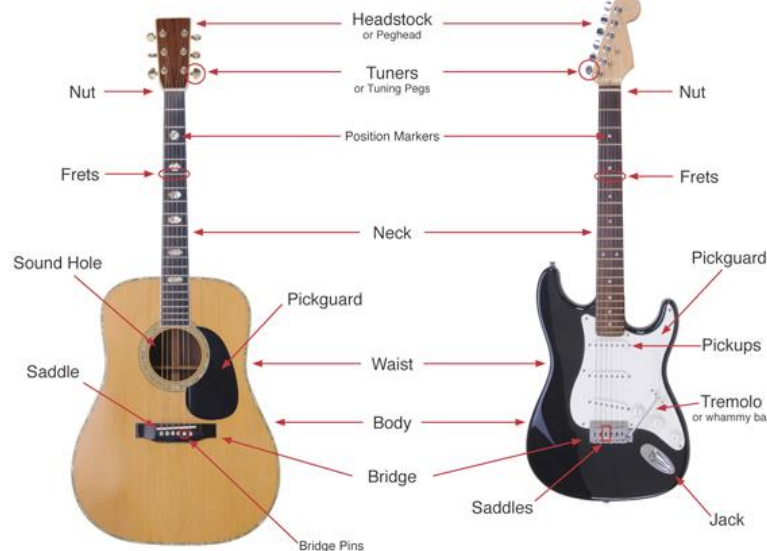

Y9 Music Knowledge Organiser.

Musical Elements		
Timbre	<i>Sound quality</i>	
Pitch	<i>High or low sounds</i>	
Texture	<i>How many sounds?</i>	
Tempo	<i>Fast or slow?</i>	
Duration	<i>Long or short?</i>	
Structure	<i>The musical plan</i>	
Dynamics	<i>Loud or quiet?</i>	

Basic Drum Notation

There are several symbols musicians should know when starting to read drum notation:

1st string (high E)

Fret numbers

6th string (low E)

The Acoustic Guitar

The Electric Guitar

Piano Keys and Notes