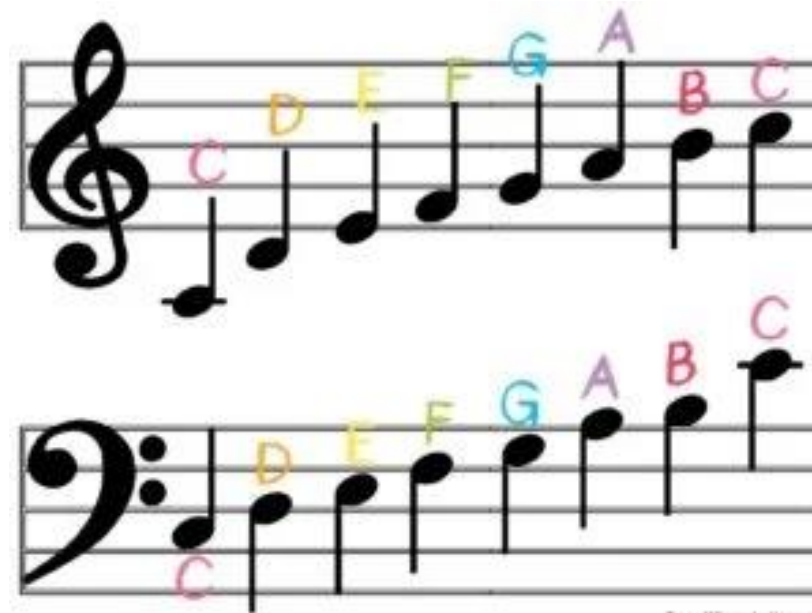

Y9 Music Knowledge Organiser.

Musical Elements		
Timbre	<i>Sound quality</i>	
Pitch	<i>High or low sounds</i>	
Texture	<i>How many sounds?</i>	
Tempo	<i>Fast or slow?</i>	
Duration	<i>Long or short?</i>	
Structure	<i>The musical plan</i>	
Dynamics	<i>Loud or quiet?</i>	

Basic Drum Notation

There are several symbols musicians should know when starting to read drum notation:

1st string (high E)

Fret numbers

6th string (low E)

The Acoustic Guitar

The Electric Guitar

Piano Keys and Notes