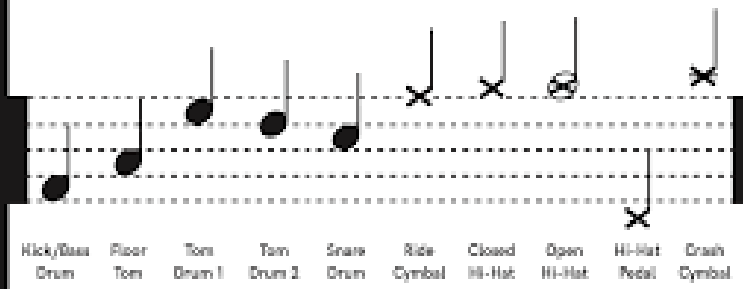

Y9 Music Knowledge Organiser.

Musical Elements		
Timbre	<i>Sound quality</i>	
Pitch	<i>High or low sounds</i>	
Texture	<i>How many sounds?</i>	
Tempo	<i>Fast or slow?</i>	
Duration	<i>Long or short?</i>	
Structure	<i>The musical plan</i>	
Dynamics	<i>Loud or quiet?</i>	

Basic Drum Notation

There are several symbols musicians should know when starting to read drum notation:

1st string (high E)

Fret numbers

6th string (low E)

The Acoustic Guitar

The Electric Guitar

Piano Keys and Notes