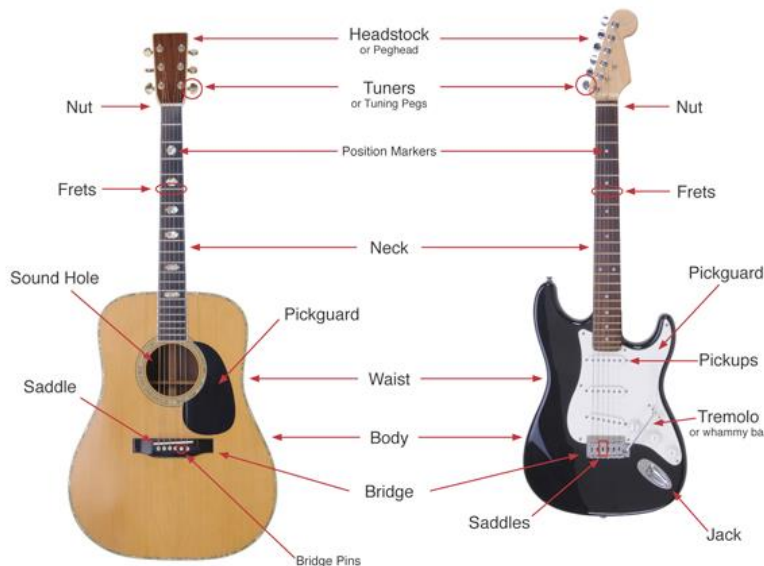

Basic Drum Notation

There are several symbols musicians should know when starting to read drum notation:

Kick/Bass Drum Floor Tom Tom Drum 1 Tom Drum 2 Snare Drum Ride Cymbal Closed Hi-Hat Open Hi-Hat Hi-Hat Pedal Crash Cymbal

1st string (high E)

Fret numbers

6th string (low E)

© www.123musical.com

MAGNOLIA GUITAR
Guitar Lessons & Repairs in Arlington, Virginia

The Acoustic Guitar

The Electric Guitar

Piano Keys and Notes