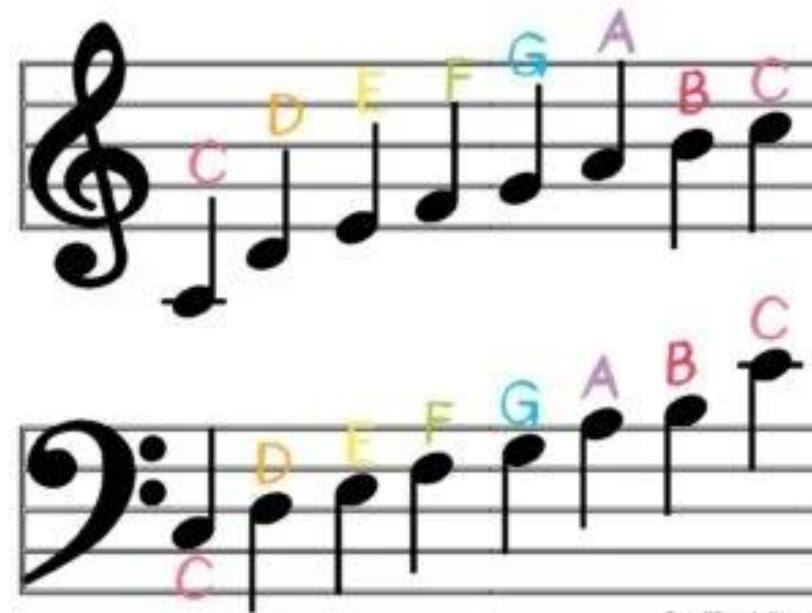

Y8 Music Knowledge Organiser.

Musical Elements		
Timbre	Sound quality	
Pitch	High or low sounds	
Texture	How many sounds?	
Tempo	Fast or slow?	
Duration	Long or short?	
Structure	The musical plan	
Dynamics	Loud or quiet?	

Basic Drum Notation

There are several symbols musicians should know when starting to read drum notation:

Kick/Bass Drum Floor Tom Tom Drum 1 Tom Drum 2 Snare Drum Ride Cymbal Closed Hi-Hat Open Hi-Hat Hi-Hat Pedal Crash Cymbal

1st string (high E)

Fret numbers

6th string (low E)

© www.123musical.com

MAGNOLIA GUITAR
Guitar Lessons & Repairs in Arlington, Virginia

The Acoustic Guitar

The Electric Guitar

Piano Keys and Notes