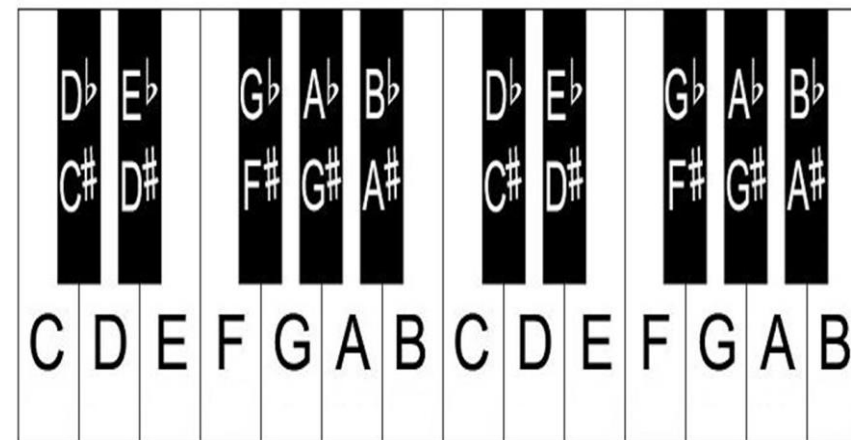

Basic Drum Notation

There are several symbols musicians should know when starting to read drum notation:

Kick/Bass Drum Floor Tom Tom Drum 1 Tom Drum 2 Snare Drum Ride Cymbal Closed Hi-Hat Open Hi-Hat Hi-Hat Pedal Crash Cymbal

1st string (high E)

Fret numbers

6th string (low E)

© www.123musical.com

MAGNOLIA GUITAR
Guitar Lessons & Repairs in Arlington, Virginia

The Acoustic Guitar

The Electric Guitar

Piano Keys and Notes