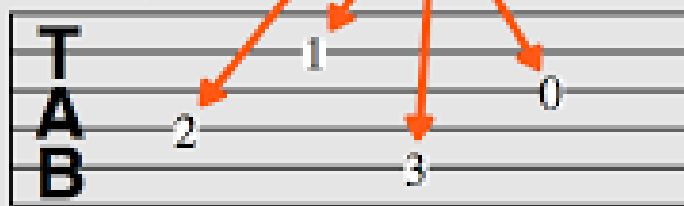

6th string (low E)