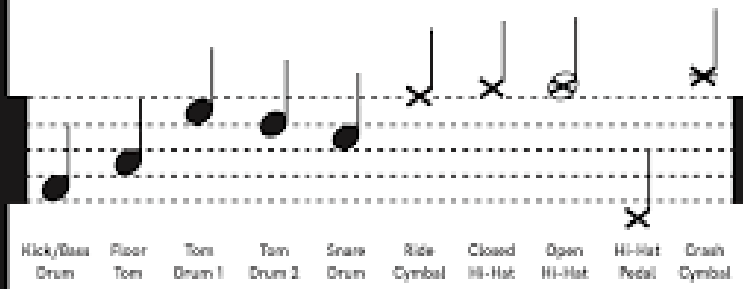

Y8 Music Knowledge Organiser.

Musical Elements		
Timbre	Sound quality	
Pitch	High or low sounds	
Texture	How many sounds?	
Tempo	Fast or slow?	
Duration	Long or short?	
Structure	The musical plan	
Dynamics	Loud or quiet?	

Basic Drum Notation

There are several symbols musicians should know when starting to read drum notation:

Kick/Bass Drum Floor Tom Tom Drum 1 Tom Drum 2 Snare Drum Ride Cymbal Closed Hi-Hat Open Hi-Hat Hi-Hat Pedal Crash Cymbal