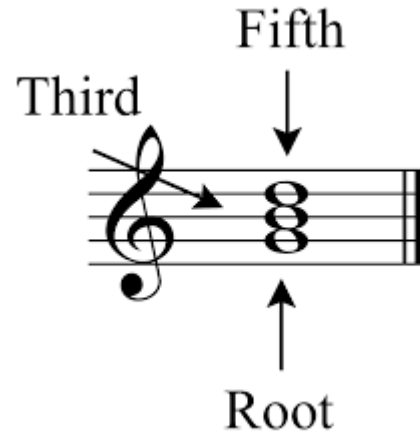

Y8 Music Knowledge Organiser.

TREBLE CLEF ?

© KIDSGUITARWORLD.COM

WOODWINDS

- Flute
- Oboe
- Piccolo
- Bassoon
- Clarinet
- Saxophone

BRASS

- Trumpet
- Trombone
- French Horn
- Baritone
- Tuba

STRINGS

- Violin
- Viola
- Cello
- Double Bass
- Harp

PERCUSSION

- Metals
- Skins
- Woods
- Pitched
- Unpitched

Term	Symbol	Value
semibreve		4 beats
minim		2 beats
crotchet		1 beat
quaver		1/2 beat
pair of quavers		$1/2 + 1/2 = 1$
semiquaver		1/4 beat
joined semiquavers		$1/4 + 1/4 + 1/4 + 1/4 = 1$

Triad Chord

Structure

Structure (or form) is the overall plan of a piece of music.

Binary Form

Binary consists of two different sections.

Ternary Form

Ternary form consists of three sections where the first and third sections are the same.

Rondo Form

Rondo form has a main theme (A) which keeps returning after contrasting sections (B,C,D, etc.).