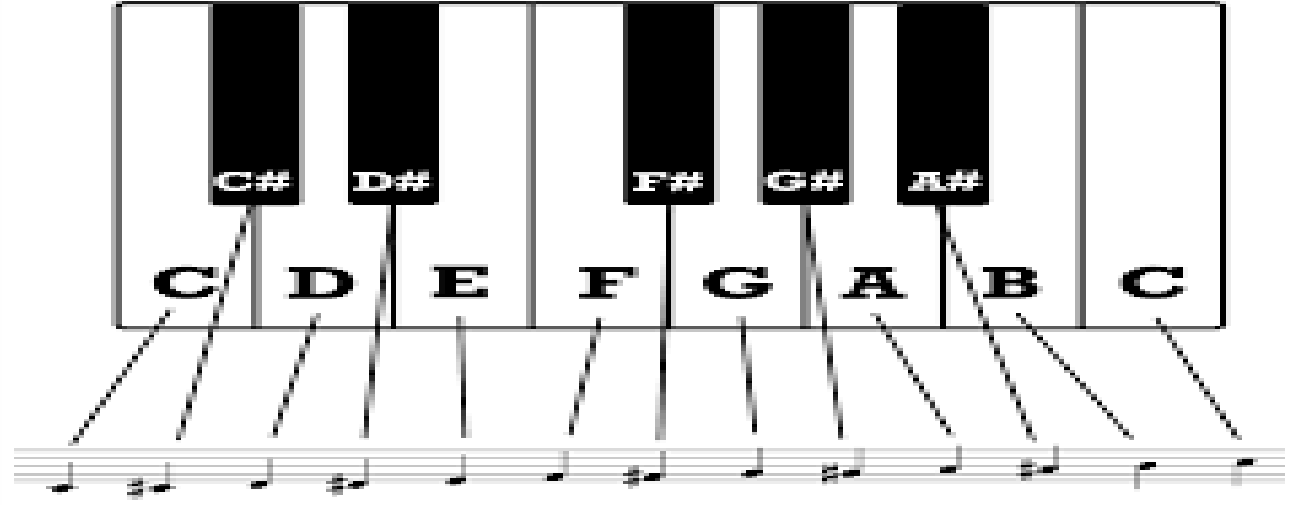

Y8 Music Knowledge Organiser.

TREBLE CLEF ?

© KIDSGUITARWORLD.COM

WOODWINDS

- Flute
- Oboe
- Piccolo
- Bassoon
- Clarinet
- Saxophone

BRASS

- Trumpet
- Trombone
- French Horn
- Baritone
- Tuba

STRINGS

- Violin
- Viola
- Cello
- Double Bass
- Harp

PERCUSSION

- Metals
- Skins
- Woods
- Pitched
- Unpitched

Term	Symbol	Value
semibreve		4 beats
minim		2 beats
crotchet		1 beat
quaver		1/2 beat
pair of quavers		$1/2 + 1/2 = 1$
semiquaver		1/4 beat
joined semiquavers		$1/4 + 1/4 + 1/4 + 1/4 = 1$

Triad Chord

Structure

Structure (or form) is the overall plan of a piece of music.

Binary Form

Binary consists of two different sections.

Ternary Form

Ternary form consists of three sections where the first and third sections are the same.

Rondo Form

Rondo form has a main theme (A) which keeps returning after contrasting sections (B,C,D, etc.).