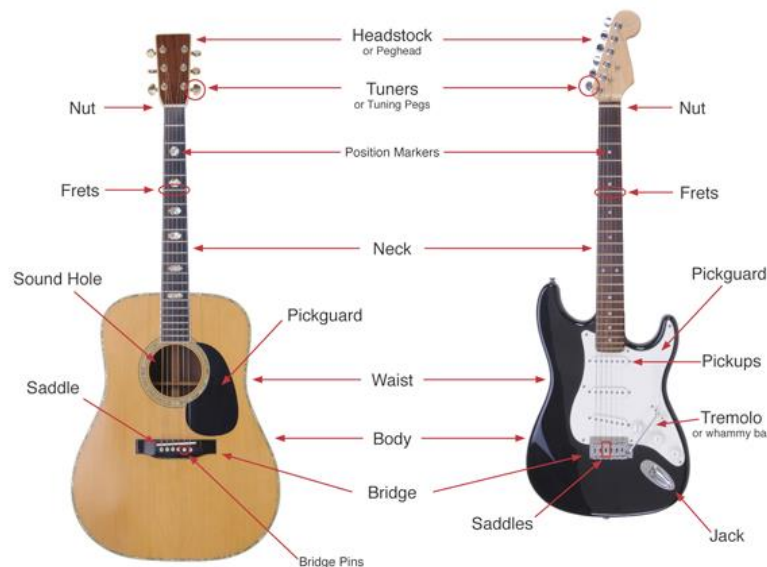

John Williams
Modern Period
Born 1932
About His Life

Musical Elements

Timbre *Sound quality* 

Pitch *High or low sounds* 

Texture *How many sounds?* 

Tempo *Fast or slow?* 

Duration *Long or short?* 

Structure *The musical plan* 

Dynamics *Loud or quiet?* 

Basic Drum Notation

There are several symbols musicians should know when starting to read drum notation:

1st string (high E)

Fret numbers

6th string (low E)

The Acoustic Guitar

The Electric Guitar

Piano Keys and Notes