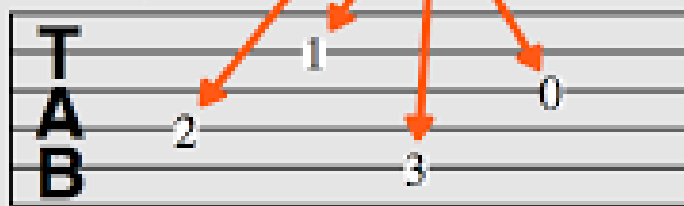

John Williams
Modern Period
Born 1932
About His Life

Musical Elements

Timbre *Sound quality* 

Pitch *High or low sounds* 

Texture *How many sounds?* 

Tempo *Fast or slow?* 

Duration *Long or short?* 

Structure *The musical plan* 

Dynamics *Loud or quiet?* 

Basic Drum Notation

There are several symbols musicians should know when starting to read drum notation:

1st string (high E)

Fret numbers

6th string (low E)

The Acoustic Guitar

The Electric Guitar