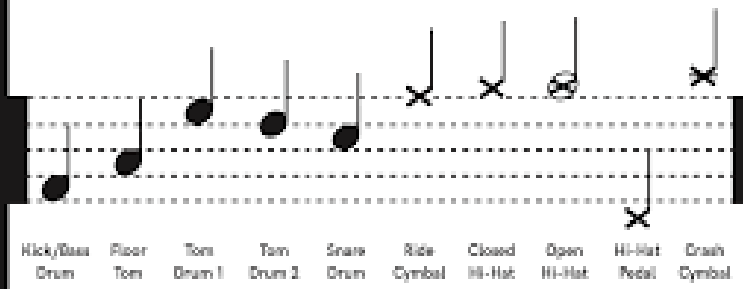

Basic Drum Notation

There are several symbols musicians should know when starting to read drum notation: