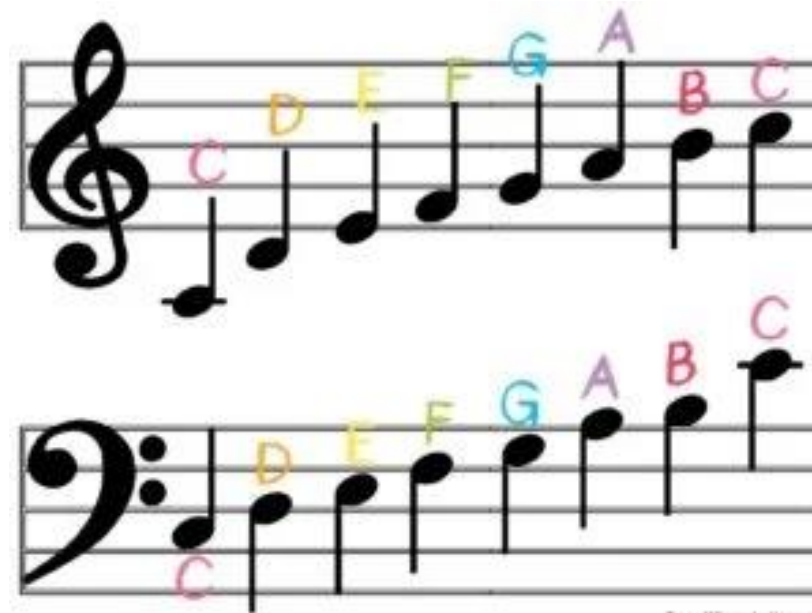

John Williams
Modern Period
Born 1932
About His Life

Musical Elements

Timbre *Sound quality* 

Pitch *High or low sounds* 

Texture *How many sounds?* 

Tempo *Fast or slow?* 

Duration *Long or short?* 

Structure *The musical plan* 

Dynamics *Loud or quiet?* 

Basic Drum Notation

There are several symbols musicians should know when starting to read drum notation:

1st string (high E)

Fret numbers

6th string (low E)

The Acoustic Guitar

The Electric Guitar

Piano Keys and Notes